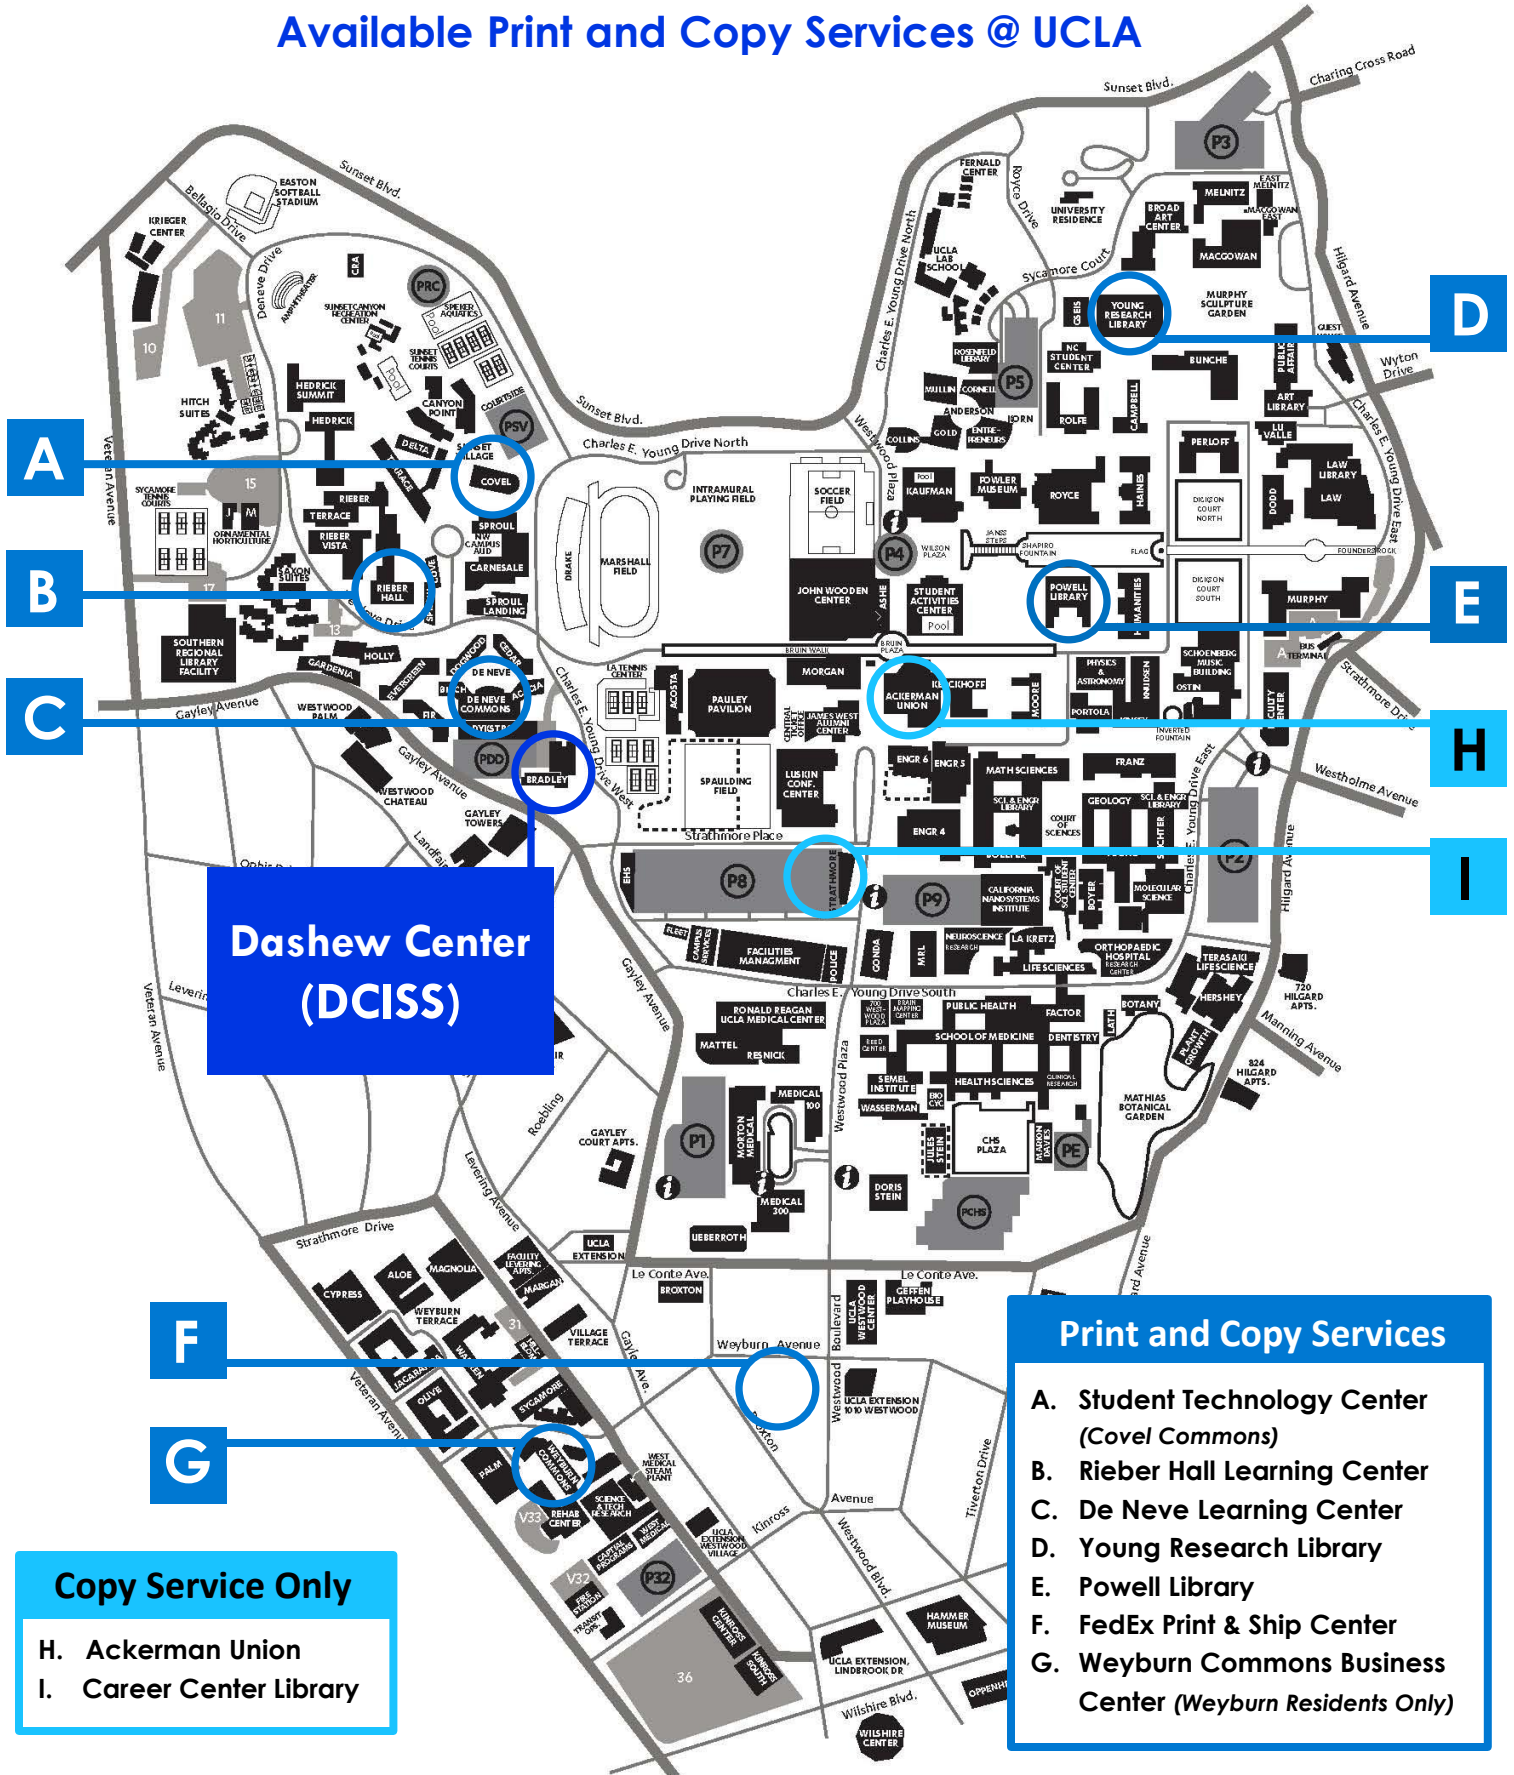

# UCLA *Dashew Center for International Students and Scholars*

## Available Print and Copy Services @ UCLA

**Dashew Center  
(DCISS)**

**Copy Service Only**

H. Ackerman Union  
I. Career Center Library

**Print and Copy Services**

A. Student Technology Center  
(Covel Commons)

B. Rieber Hall Learning Center

C. De Neve Learning Center

D. Young Research Library

E. Powell Library

F. FedEx Print & Ship Center

G. Weyburn Commons Business  
Center (Weyburn Residents Only)

[www.internationalcenter.ucla.edu](http://www.internationalcenter.ucla.edu)

Locations H and I accept cash. All other locations use BruinCard or Credit/Debit Card only.